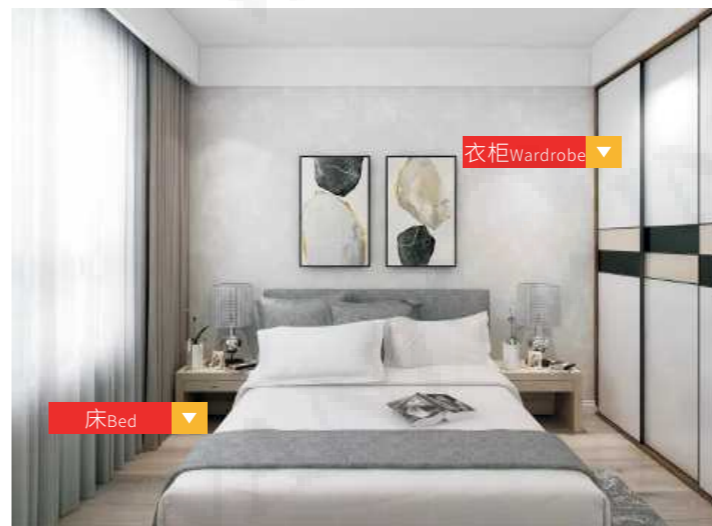

平平淡淡相守

Area
面积: 92.0M²

户型简介 Room Design Introduction

现代人面临着城市的喧嚣和污染, 激烈的竞争压力, 还有忙碌的工作和紧张的生活。为此, 设计着重打造清新自然, 随意轻松的居住环境, 悠闲而自在。

Modern people are faced with the noise and pollution of the city, fierce competition and pressure, as well as busy work and stressful life. For this purpose, the design focuses on creating a fresh and natural, casual and relaxed living environment, leisurely and comfortable.

房间配置 Room Configuration

床 Bed 床头柜 Nightstand

桌子 Table 椅子 Chair

办公桌 Desk

橱柜 Cabinet

衣柜 Wardrobe

书柜 Bookcase

平面布置图 Layout Plan