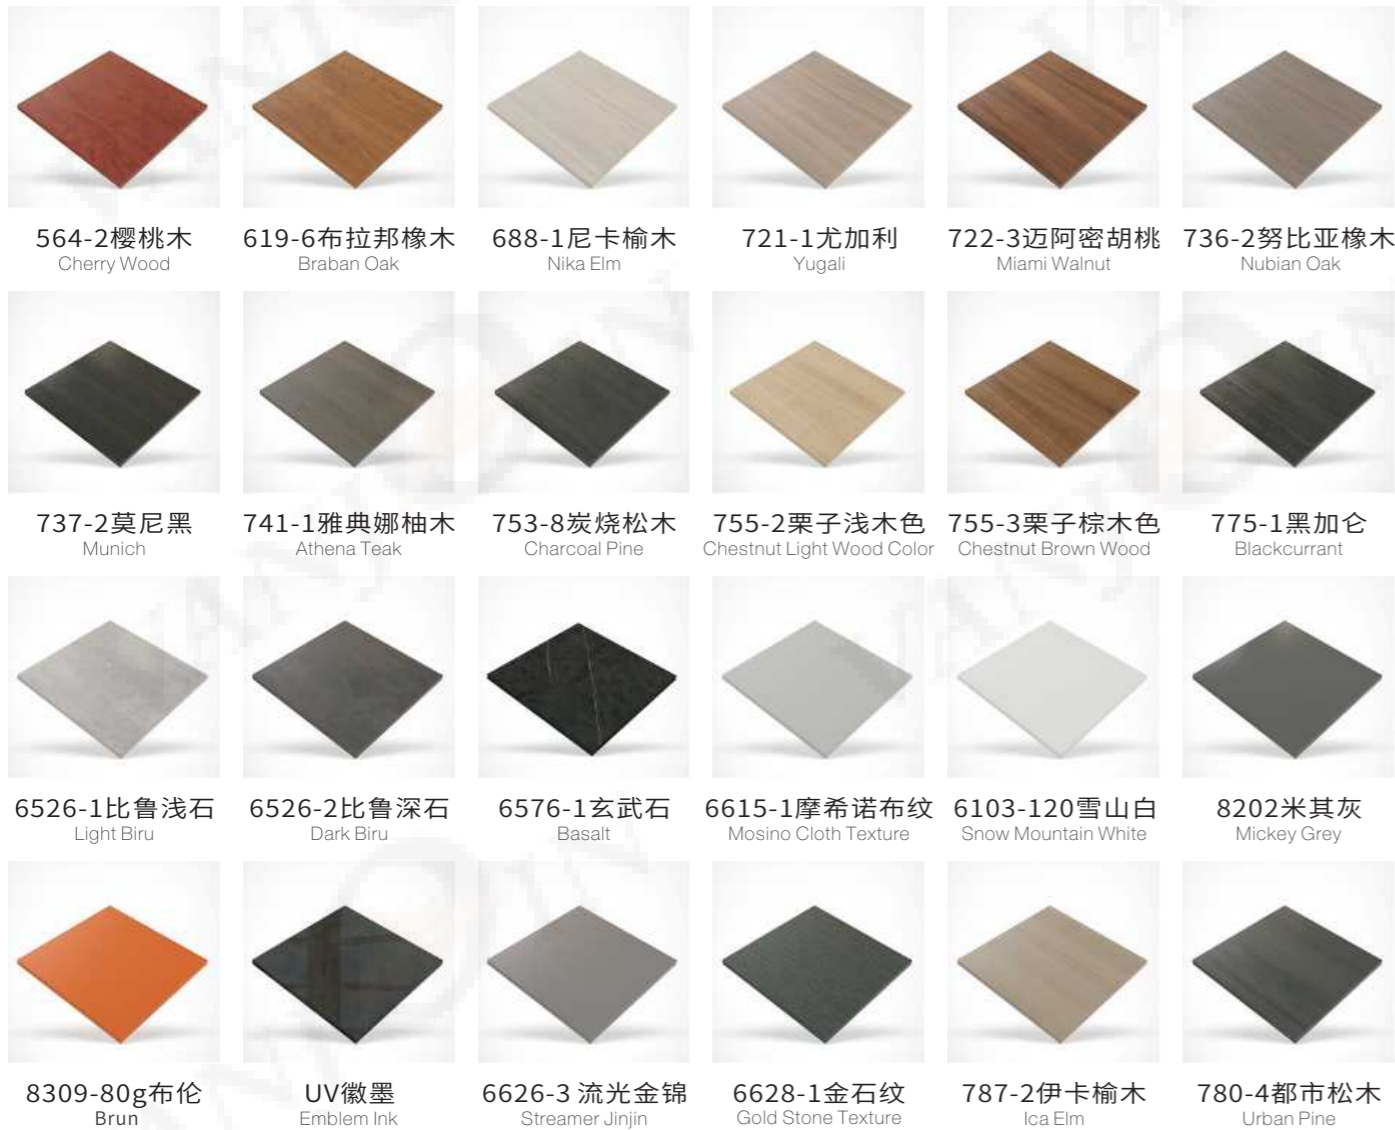

耐磨耐刮
Abrasion & Scratch Resistant

防水防火
Waterproof and Fireproof

More than 100 colors for your choice

100+花色 任你挑选

Various colors can be matched at will
各种配色可随意搭配

优质配件 合理搭配

High Quality Accessories, Reasonable Collocation