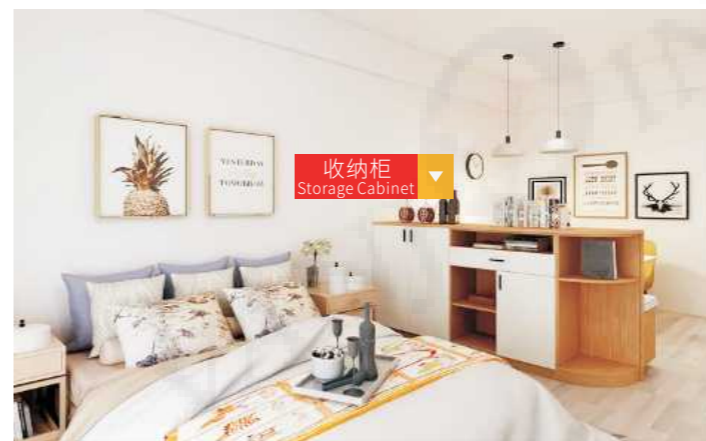

户型简介 Room Design Introduction

打造温馨2口之家，运用简约白与柚木错落有致，层次有序。

Create a warm family of two people, using simple white and teak in an orderly manner

房间配置 Room Configuration

平面布置图 Layout Plan

Live Together in Peace

平平淡淡相守

Area
面积: 92.0M²

户型简介 Room Design Introduction

现代人面临着城市的喧嚣和污染, 激烈的竞争压力, 还有忙碌的工作和紧张的生活。为此, 设计着重打造清新自然, 随意轻松的居住环境, 悠闲而自在。

Modern people are faced with the noise and pollution of the city, fierce competition and pressure, as well as busy work and stressful life. For this purpose, the design focuses on creating a fresh and natural, casual and relaxed living environment, leisurely and comfortable.